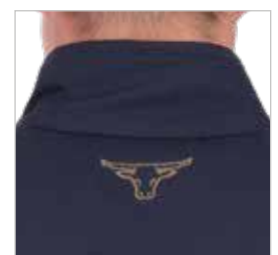

Men's Jamie Reversible Vest

P6W1603181

XS, S, M, L, XL, XXL, 3XL, 4XL
Shell: 100% Cotton Canvas
Lining: 100% Polyester Sherpa

STONE/NAVY

Heavyweight reversible puffer vest, waterproof fabric, internal fleece body lining for comfort and warmth, contrast yokes and collar stand, front storm flap with zip closure and metal snaps, front patch pockets, lined for warmth, Pure Western mock leather logo badge on pocket, Pure Western logo label on front yoke

$167.95 AUD, $224.95 NZD

BACK NECK LOGO EMBROIDERY