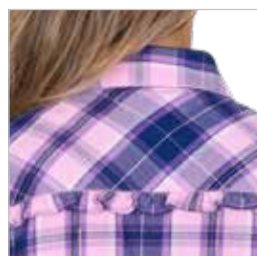

**Women's Arleen Check Western
Long Sleeve Shirt**

P6W2127199

8, 10, 12, 14, 16, 18, 20

99% Cotton / 1% Metallic

Yarn Dyed Check

PINK/NAVY

Classic western long sleeve shirt, brushed fabric with soft handfeel and metallic detail, pearl snap closure, extra snap at bust, western chest pockets, western front yokes, ruffle detail on front and back yokes, Pure Western logo pip on side seam

$89.95 AUD, $119.95 NZD

RUFFLE DETAIL ON BACK YOKE