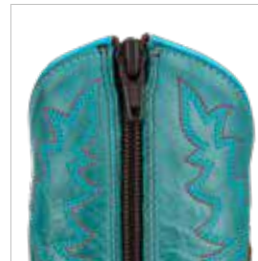

BARK/TURQUOISE

Toddler's Andi Boot

P6W78124T

J04, J05, J06, J07, J08, J09

AUS/UK D FIT

Leather Upper / Synthetic Lining / Rubber Sole

Leather upper with shaft and toe stitch detail, synthetic lining, padded innersole for comfort, stitched durable square toe, rubber and EVA outsole, side zip for easy access

$89.95 AUD, $109.95 NZD