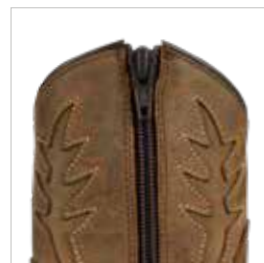

TAN

Toddler's Jolene Boot

P6W78129T

J04, J05, J06, J07, J08, J09

AUS/UK D FIT

Leather Upper / Synthetic Lining / Rubber Sole

Leather upper with shaft and toe stitch detail, synthetic lining, padded innersole for comfort, Western R toe, rubber and EVA outsole, side zip for easy access

$99.95 AUD, $119.95 NZD