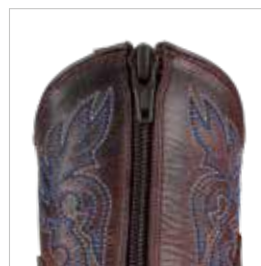

CHOCOLATE/RUBY

Toddler's Newton Boot

P6W78128T

J04, J05, J06, J07, J08, J09

AUS/UK D FIT

Leather Upper / Synthetic Lining / Rubber Sole

Leather upper with shaft and toe stitch detail, synthetic lining, padded innersole for comfort, stitched durable square toe, rubber and EVA outsole, side zip for easy access

$89.95 AUD, $109.95 NZD