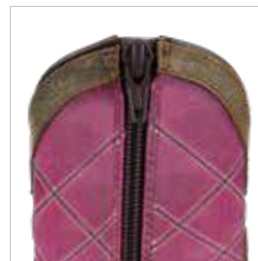

BARK/PINK

Toddler's Hattie Boot

P6W78125T

J04, J05, J06, J07, J08, J09

AUS/UK D FIT

Leather Upper / Synthetic Lining / Rubber Sole

Leather upper with shaft and toe stitch detail, synthetic lining, padded innersole for comfort, stitched durable square toe, rubber and EVA outsole, side zip for easy access

$99.95 AUD, $119.95 NZD