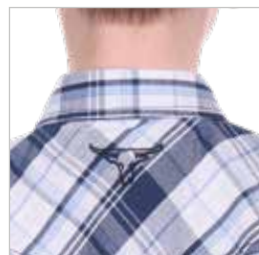

BACK NECK LOGO EMBROIDERY