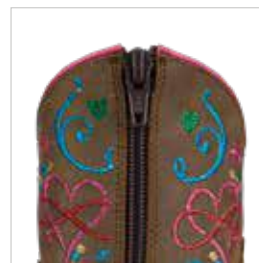

WALNUT/MULTI

Toddler's Jules Boot

PCP78127T

J04, J05, J06, J07, J08, J09

AUS/UK D FIT

Leather Upper / Synthetic Lining / Rubber Sole

Leather upper with shaft and toe stitch detail, synthetic lining, padded innersole for comfort, stitched durable square toe, rubber and EVA outsole, side zip for easy access

NEW TO STOCKLINES

$89.95 AUD, $109.95 NZD