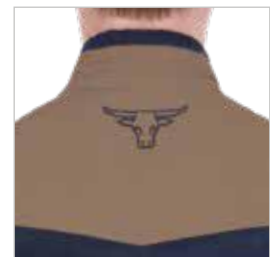

BACK NECK LOGO EMBROIDERY

Boy's Jamie Reversible Vest

P6W3603181

4, 6, 8, 10, 12, 14

Shell: 100% Cotton Canvas

Lining: 100% Polyester Sherpa

Heavyweight reversible puffer vest, waterproof fabric, internal fleece body lining for comfort and warmth, contrast yokes and collar stand, front storm flap with zip closure and metal snaps, front patch pockets, lined for warmth, longer back hem, Pure Western mock leather logo badge on pocket, Pure Western logo label on front yoke

STONE/NAVY

$129.95 AUD, $174.95 NZD