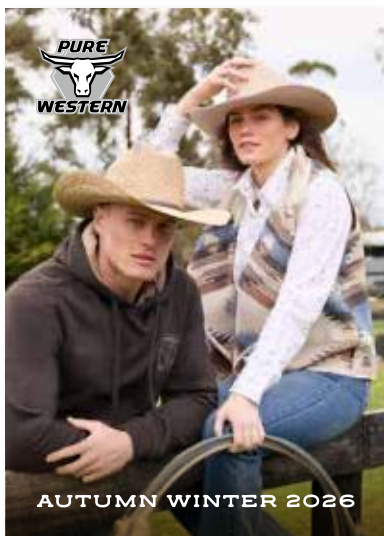

A/W 2026 PROMOTIONAL

Winter 2026 Product Guide

P6WPGMAR26

Paper