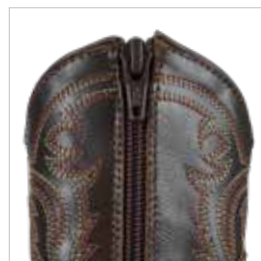

BROWN/CHOCOLATE

Toddler's Carter Boot

PCP78130T

J04, J05, J06, J07, J08, J09

AUS/UK D FIT

Leather Upper / Synthetic Lining / Rubber Sole

Leather upper with shaft and toe stitch detail, synthetic lining, padded innersole for comfort, stitched durable square toe, rubber and EVA outsole, side zip for easy access

NEW TO STOCKLINES

$89.95 AUD, $109.95 NZD