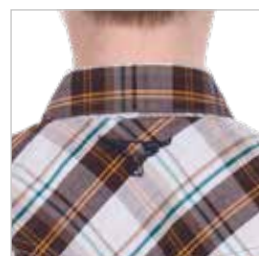

BACK NECK LOGO EMBROIDERY