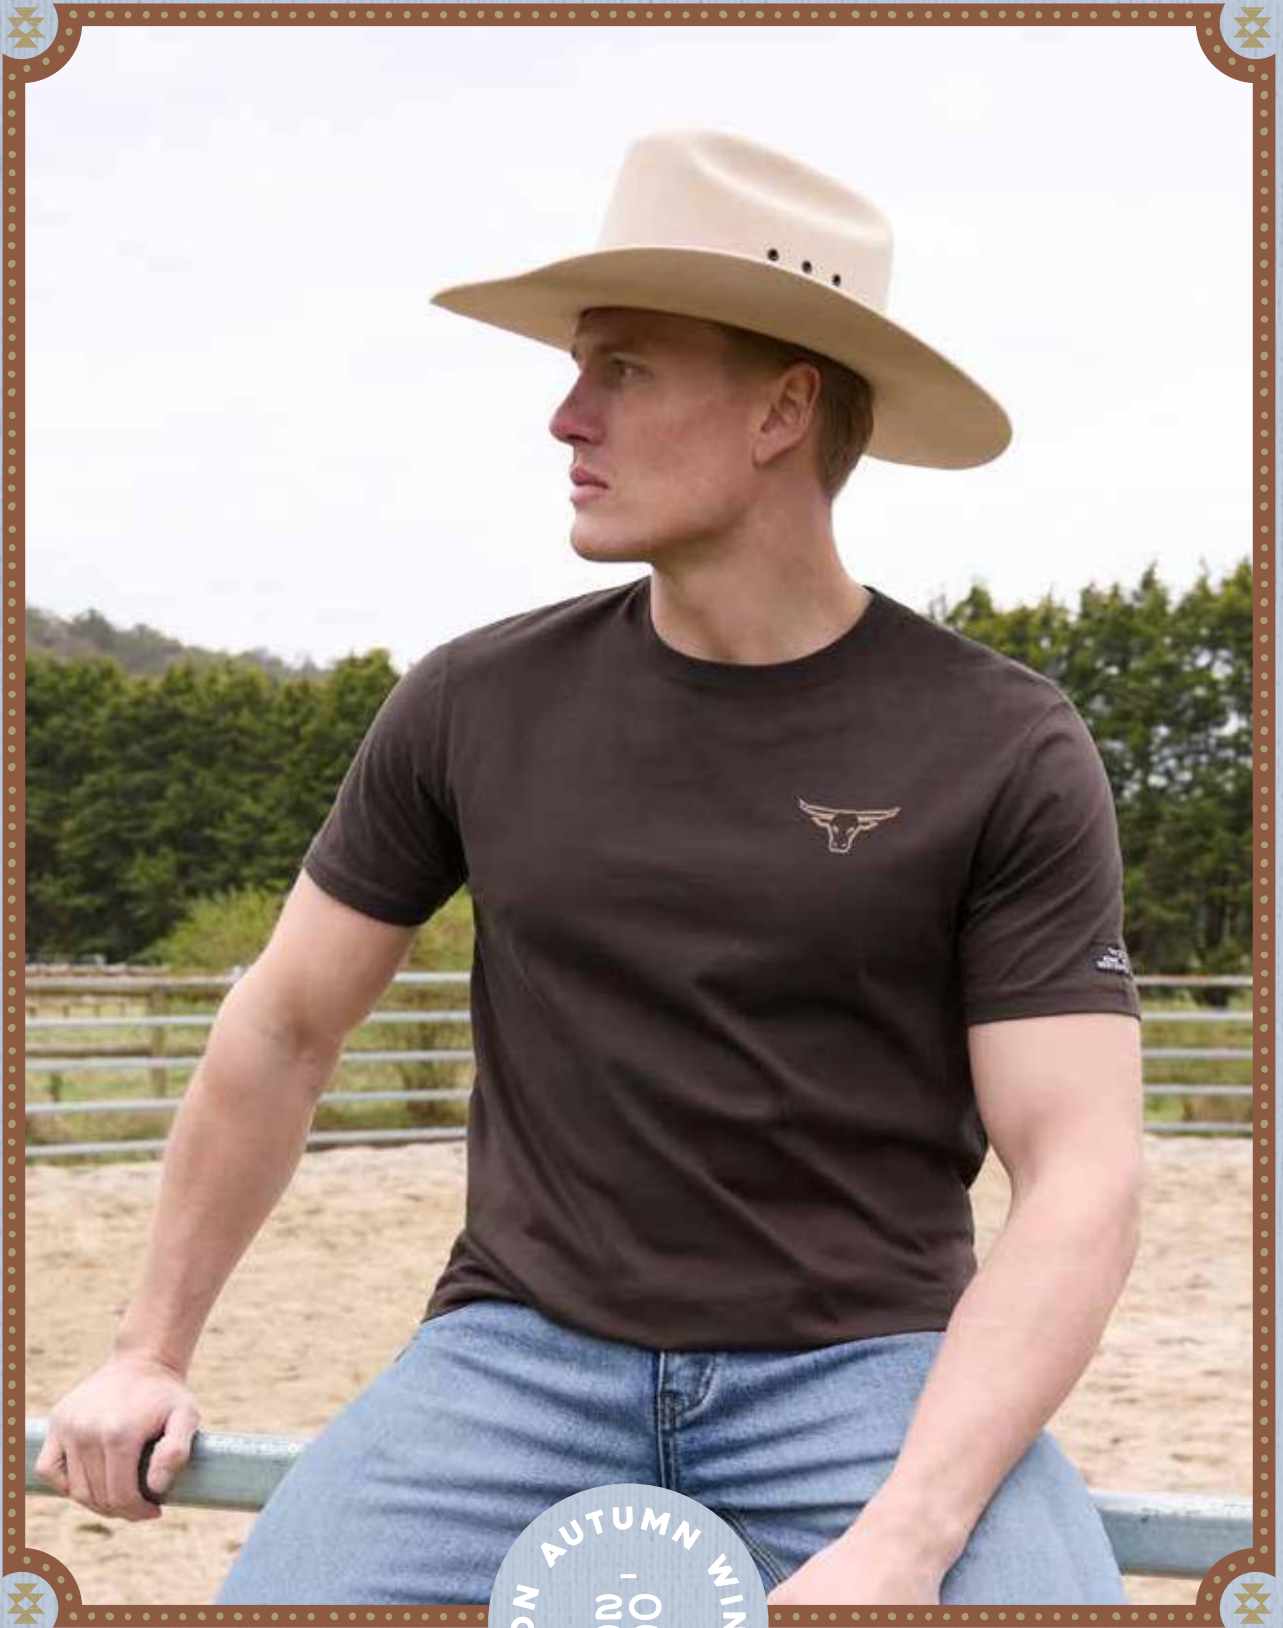

MENSWEAR

AUTUMN WINTER
- 09 -
COLLECTOR

PURE WESTERN®