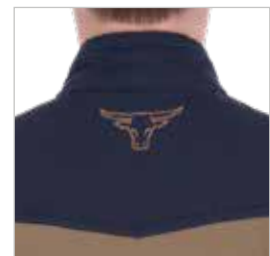

\$64.95 AUD, \$86.95 NZD

NAVY

Jamie Reversible Vest P6W3603181,  
Roger Check Western Long Sleeve Shirt  
P6W3100162, Colson Belt PCP7983BLT,  
Hawkins Straight Leg Jean PCP3217886

BACK NECK LOGO EMBROIDERY