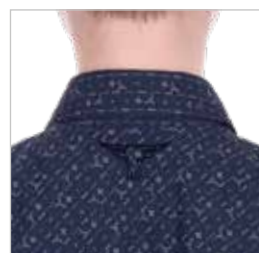

BACK NECK LOGO EMBROIDERY